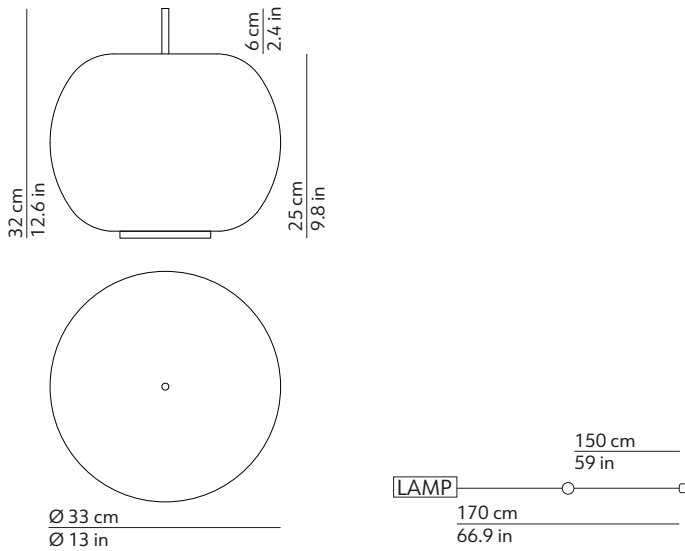

TECHNICAL DRAWINGS

CODES

220-240 V	
K222105N	black
K222105O	brass
K222105R	copper

220-240 V (UK & Ireland)	
K222105NGB	black
K222105OGB	brass
K222105RGB	copper

120 V	
K222105NUS	black
K222105OUS	brass
K222105RUS	copper

TECHNICAL DATA

Light source type	E27 / E26 (120 V)
Light power	1 x 30 W max (220-240 V) 1 x 7 W max (120 V)
Feeding	220-240 V / 120 V
Dimmer	Yes

PRODUCT INFORMATION

Installation	Table
Net weight	8.90 kg / 19.58 lbs
Structure	
Colour	Black RAL9005
Finish	Matte
Material	Coated metal
Colour	Brass or copper
Finish	Shiny
Material	Plated metal
Diffuser	
Colour	White
Finish	Matte
Material	Two layers of mouth blown glass
Cable	
Colour	Transparent
Material	PVC
Switch and dimmer	
Colour	Transparent
Material	Plastic
Position	Over the cable
Dimmer type	Linear

PACKAGING

Box 1	Structure
Dimensions L x W x H	18.5 x 18.5 x 34 cm / 7.3 x 7.3 x 13.4 in
Volume	0.012 m ³ / 0.411 ft ³
Gross weight	0.85 kg / 1.87 lbs

Box 2	Diffuser
Dimensions L x W x H	40 x 40 x 33 cm / 15.7 x 15.7 x 13 in
Volume	0.053 m ³ / 1.865 ft ³
Gross weight	3.50 kg / 7.70 lbs